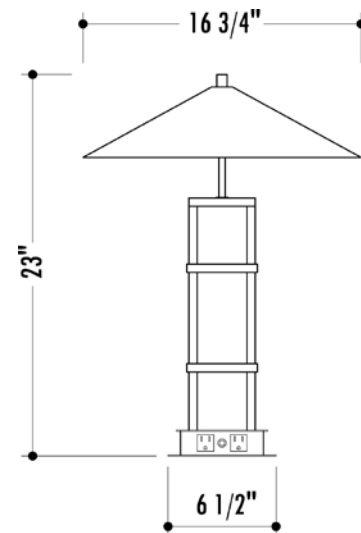

This trendy lamp has a steel construction, a powder epoxy coated paint in Sparkle silver and 4 outlets. It's the perfect choice for any study environment

Specifications

- Lamp size: 6 1/2" wide x 6 1/2" deep x 23" high
- Shade dimension: 16 3/4" diameter base, 5 1/4" high steel construction
- Lamp base: (4) outlets total, two on opposite face controlled by one on/off toggle switch, 15amp 120 V, CSA approved
- Lamp body: Four 1/2" x 1/2" steel tube corners with two 1/2" wide horizontal strapping
- Light: (2) 60 watts either energy efficient compact fluorescent or traditional incandescent
- Finish: Sparkle silver.