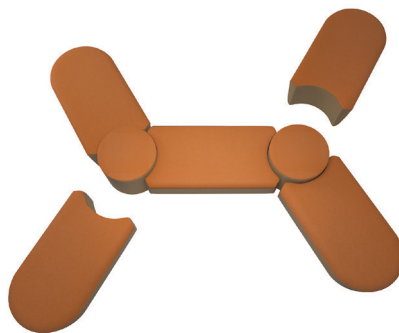

## Modular Compound Seating

Molecule seating is designed to have more than one or two pieces joined together to create a welcoming and comfortable lounge space. Each Molecule piece is made to match and the number of seating configurations achievable are endless. The center console unit can be made with electronic outlets to promote connectivity and power charging anywhere.

### CONFIGURATIONS

Configuration 1

Configuration 2

Configuration 3