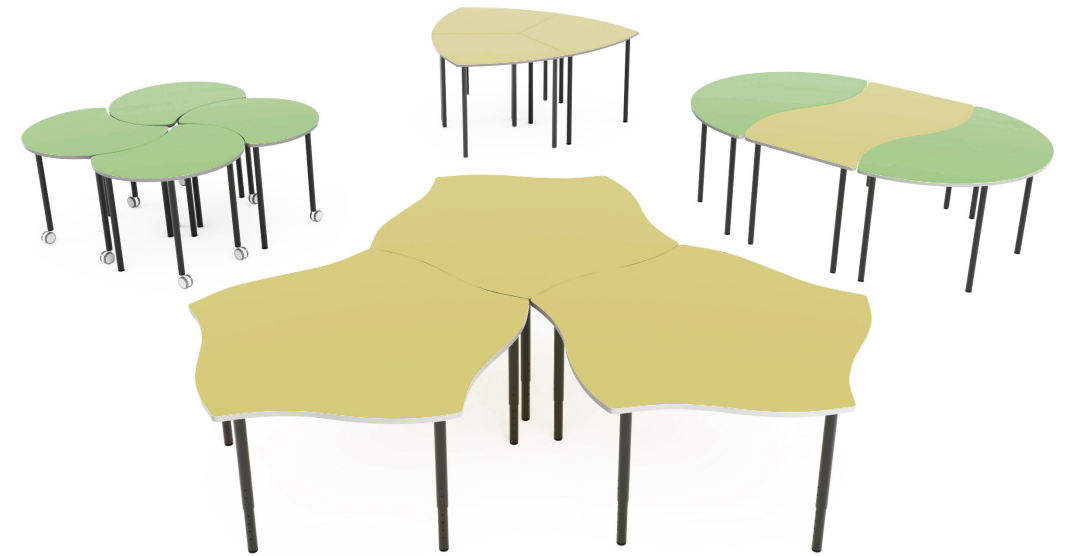

create. communicate. collaborate.

Palmieri Furniture Ltd.

1230 Reid Street
Richmond Hill
Ontario Canada L4B 1C4

T: 905 731 9300
F: 905 731 9878
TF: 800 413 4440

E: info@palmierifurniture.com
W: www.palmierifurniture.com

PALMIERI PALMIERI

Shape
NuMedia