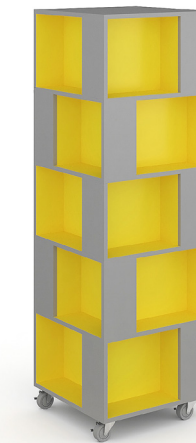

create. communicate. collaborate.

PARALLEL PALLETT

NuMedia Baxter

NuMedia Baxter is a four-sided mobile shelving display unit that uniquely and conveniently showcases your latest media. Baxter is available in both wood or laminate finishes and swivel casters with brakes.

GENERAL BAXTER INFORMATION

4 sided, 3-tier with 12 open compartments and locking casters.
Each open compartment is 7-3/16" deep x 14-3/4" wide x 12" high.

Baxter 5-Tier Mobile Shelving

Wood Veneer or Laminate

Width : 24"

Depth : 24"

Height : 70 1/2"

Baxter 3-Tier Mobile Shelving

Wood Veneer or Laminate

Width : 24"

Depth : 24"

Height : 44"