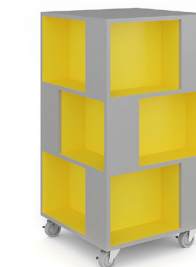

create. communicate. collaborate.

PARALLEL PALLETT

NuMedia Baxter

NuMedia Baxter is a four-sided mobile shelving display unit that uniquely and conveniently showcases your latest media. Baxter is available in both wood or laminate finishes and swivel casters with brakes.

GENERAL BAXTER INFORMATION

4 sided, 3-tier with 12 open compartments and locking casters.
Each open compartment is 7-3/16" deep x 14-3/4" wide x 12" high.

Baxter 5-Tier Mobile Shelving

Wood Veneer or Laminate

Width : 24"

Depth : 24"

Height : 70 1/2"

Baxter 3-Tier Mobile Shelving

Wood Veneer or Laminate

Width : 24"

Depth : 24"

Height : 44"