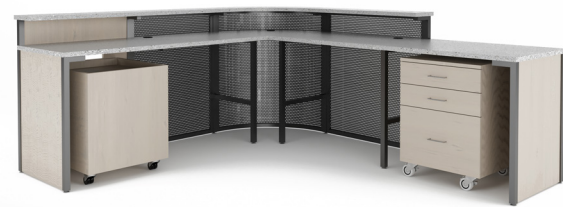

PALMIERI PALMIERI

Allio

NuMedia Allio is a versatile circulation desk made with a combination of wood, laminate surfaces, metal panels and mobile storage components. Allio is available in three different configurations: Straight, L-Shape Curve, and L-Shape Straight. Each Allio desk is customizable with a variety of finishes and colours to choose from.

Allio L-Shape Straight
Straight
Width : 96"
Depth : 84"
Heights : 32" & 39"

Allio L-Shape Curve
Curve
Width : 96"
Depth : 84"
Heights : 32" & 39"

Allio Standard Straight
Straight
Width : 108"
Depth : 27"
Heights : 32" & 39"