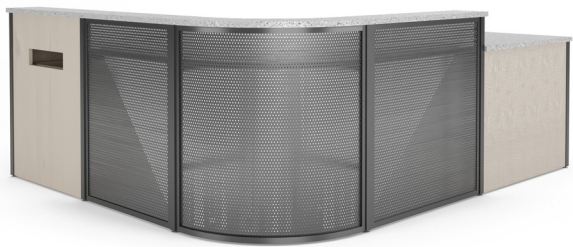

PALMIERI PALMIERI

Allio

NuMedia Allio is a versatile circulation desk made with a combination of wood, laminate surfaces, metal panels and mobile storage components. Allio is available in three different configurations: Straight, L-Shape Curve, and L-Shape Straight. Each Allio desk is customizable with a variety of finishes and colours to choose from.

Allio L-Shape Straight
Straight
Width : 96"
Depth : 84"
Heights : 32" & 39"

Allio L-Shape Curve
Curve
Width : 96"
Depth : 84"
Heights : 32" & 39"

Allio Standard Straight
Straight
Width : 108"
Depth : 27"
Heights : 32" & 39"