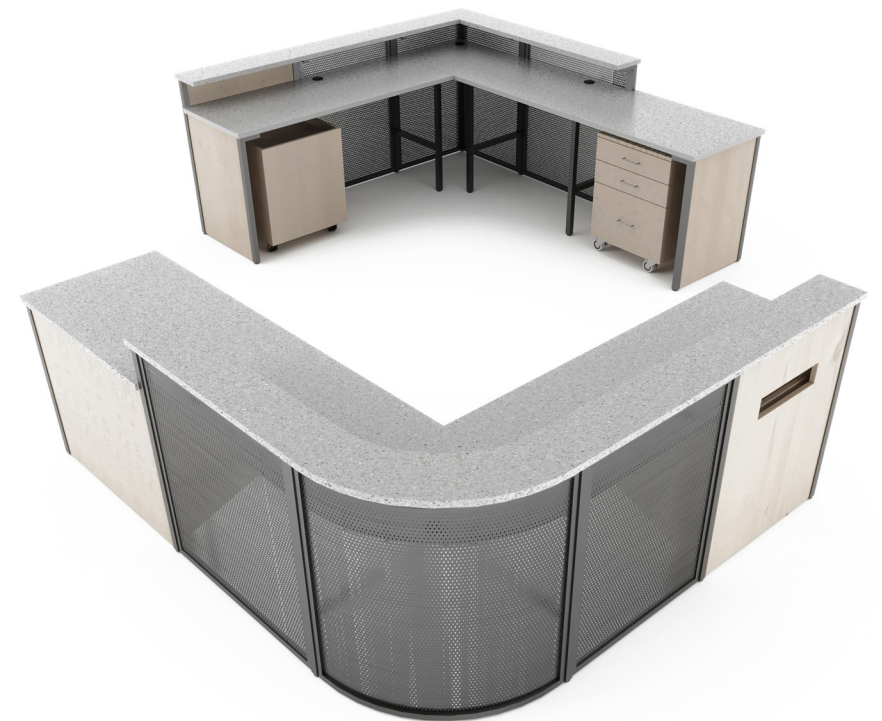

PALMIERI PALMIERI

Allio

NuMedia Allio is a versatile circulation desk made with a combination of wood, laminate surfaces, metal panels and mobile storage components. Allio is available in three different configurations: Straight, L-Shape Curve, and L-Shape Straight. Each Allio desk is customizable with a variety of finishes and colours to choose from.

Allio L-Shape Straight
Straight
Width : 96"
Depth : 84"
Heights : 32" & 39"

Allio L-Shape Curve
Curve
Width : 96"
Depth : 84"
Heights : 32" & 39"

Allio Standard Straight
Straight
Width : 108"
Depth : 27"
Heights : 32" & 39"