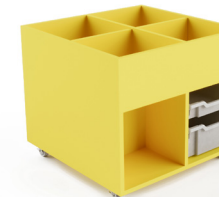

PALMIERI PALMIERI

Play

NuMedia Play is a mobile browser box that contains four open compartments, for easy access of the latest books and media. Play box units are made in wood or laminate surface and 3 different heights. It can be accessorized with square vinyl cushions to set up a read and play corner. Mix and match the colours of the browsers and cushions to create an exciting learn and play room!

Maximize compartment and storage space with available Play upgrades! Choose from side compartments with or without small/large bins for more accessible fun in any childrens space.

Play 26" High
Wood Veneer
Double Sided
Width : 30"
Depth : 30"
Height : 26"

Play 26" High
Wood Veneer
Double Sided
Width : 30"
Depth : 30"
Height : 26"

Play 26" High
Laminate
Double Sided
Width : 30"
Depth : 30"
Height : 26"

Play 26" High
Wood Veneer
Double Sided
Width : 30"
Depth : 30"
Height : 26"