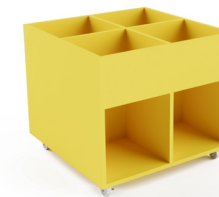

Play 26" High
Laminate
Double Sided
Width : 30"
Depth : 30"
Height : 26"