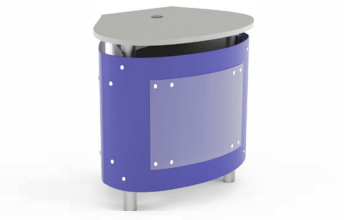

Welcome guests, sitting or standing! Our **Navigate Service Desk** brings innovation and efficiency together, giving you the ability to sit or stand when you greet your guests. It is customizable, functional and a sophisticated service desk that allows you to welcome guests, direct patrons, check-out items and provide information to your clients in style.