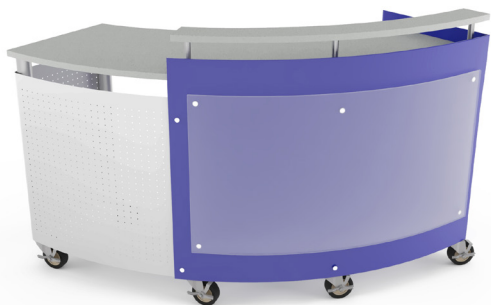

Welcome guests, sitting or standing! Our **Navigate Service Desk** brings innovation and efficiency together, giving you the ability to sit or stand when you greet your guests. It is customizable, functional and a sophisticated service desk that allows you to welcome guests, direct patrons, check-out items and provide information to your clients in style.