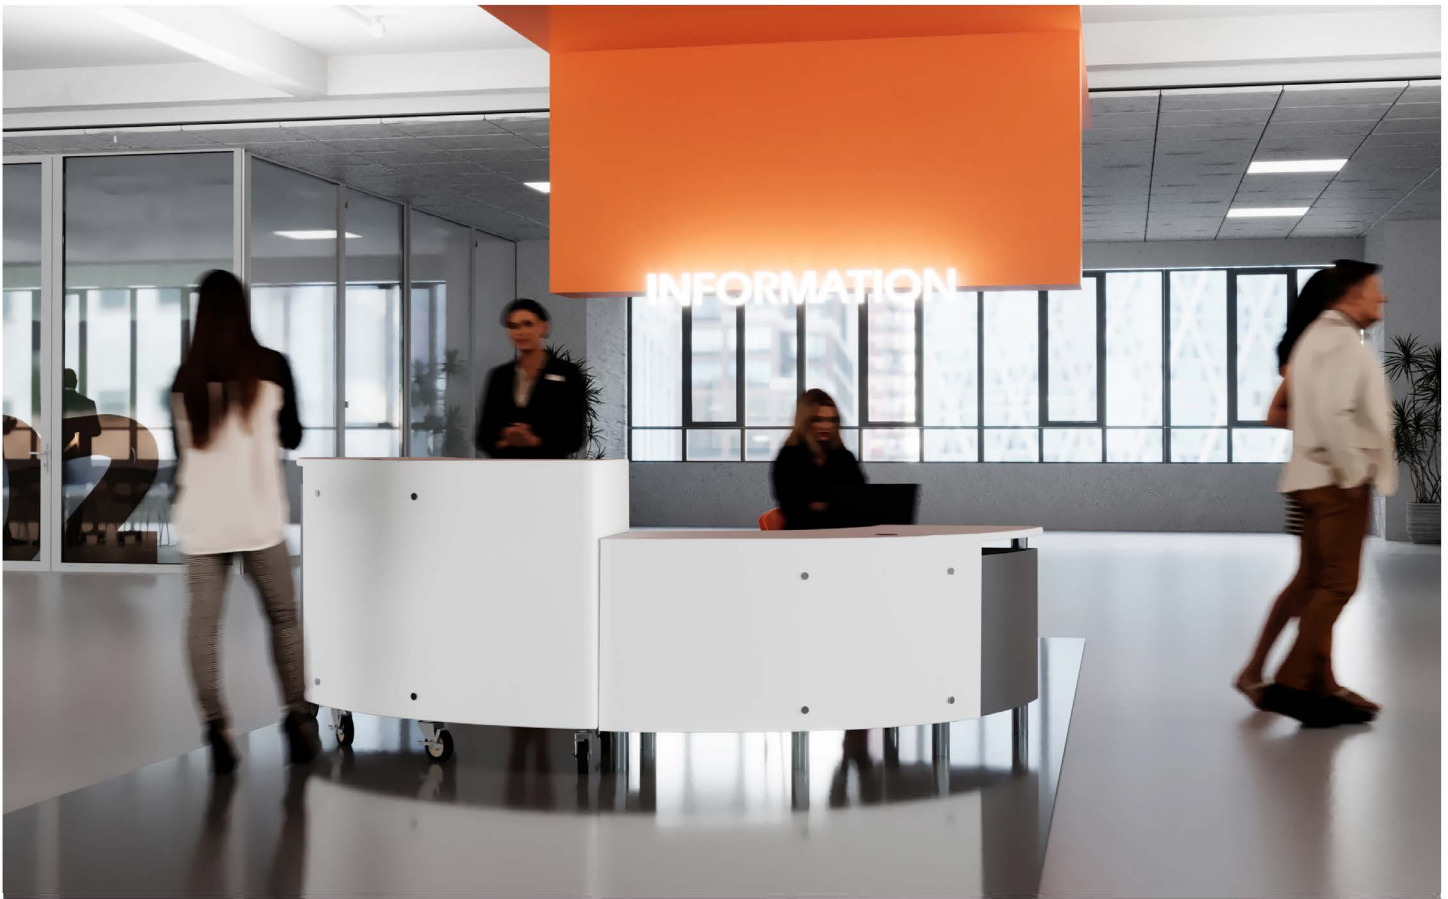

NuMedia Axis is a fixed or mobile service desk that can be built with a right or left-handed orientation and sitting or standing height. Each Axis desk is customizable with a variety of finishes and colours to choose from.