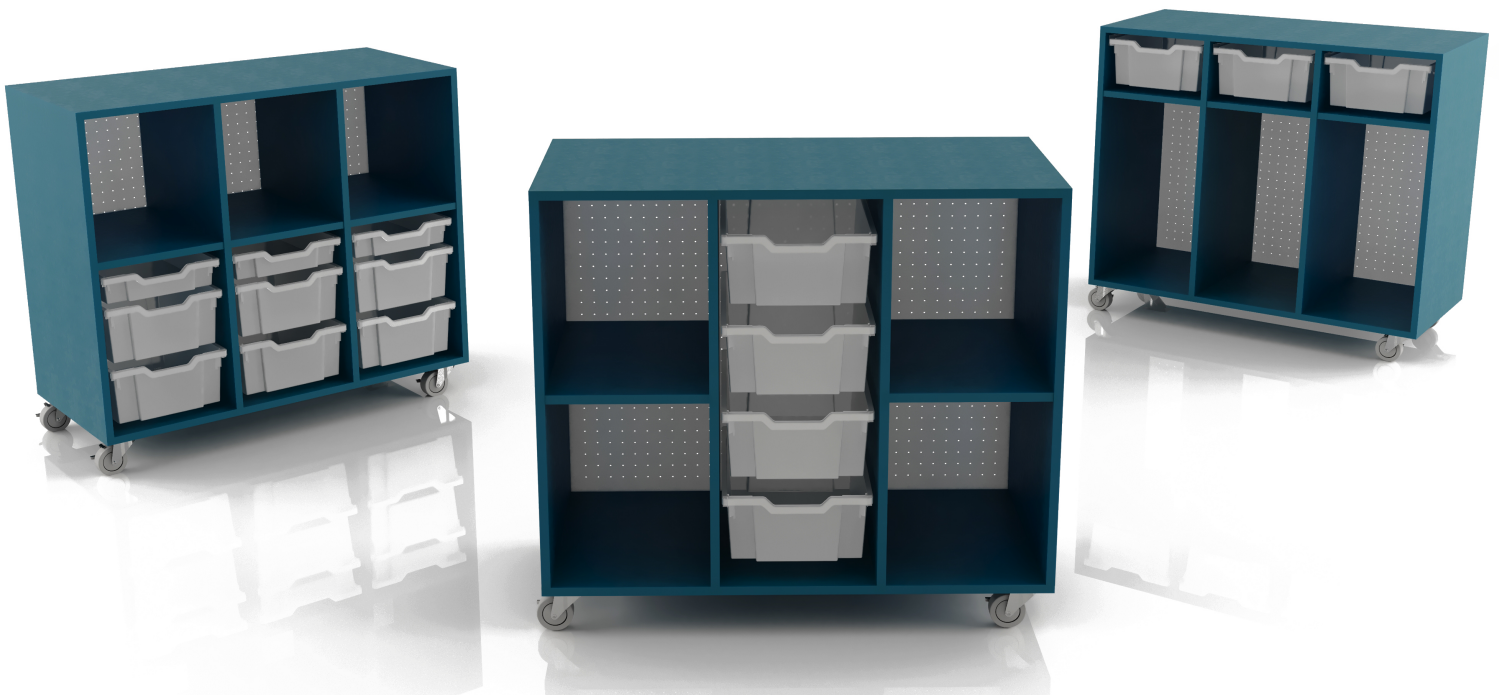

**NuMedia Sola** is a contemporary mobile shelving collection that is constructed of wood and metal. It is available in a curved or straight model, with adjustable shelves and swivel braking casters. This versatile unit can store and display almost anything. It can be arranged in various configurations to fit the space available. Choose from a wide variety of colours and add an attractive design flair to the environment.

NuMedia Sola has a wide variety of colours to choose from. Please visit [www.palmierifurniture.com](http://www.palmierifurniture.com) for more information.