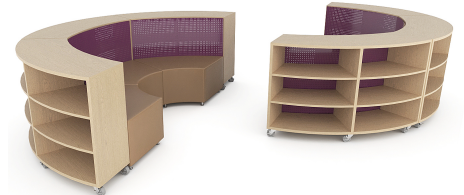

**NuMedia Sola** is a contemporary mobile shelving collection that is constructed of wood and metal. It is available in a curved or straight model, with adjustable shelves and swivel braking casters. This versatile unit can store and display almost anything. It can be arranged in various configurations to fit the space available. Choose from a wide variety of colours and add an attractive design flair to the environment.