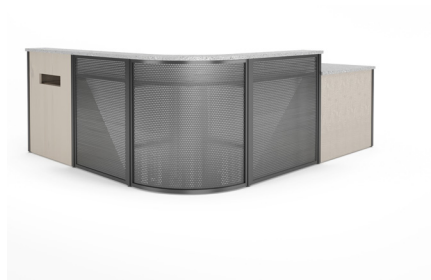

**NuMedia Allio** is a versatile circulation desk made with a combination of wood, laminate surfaces, metal panels and mobile storage components. Allio is available in three different configurations: Straight, L-Shape Curve, and L-Shape Straight. Each Allio desk is customizable with a variety of finishes and colours to choose from.