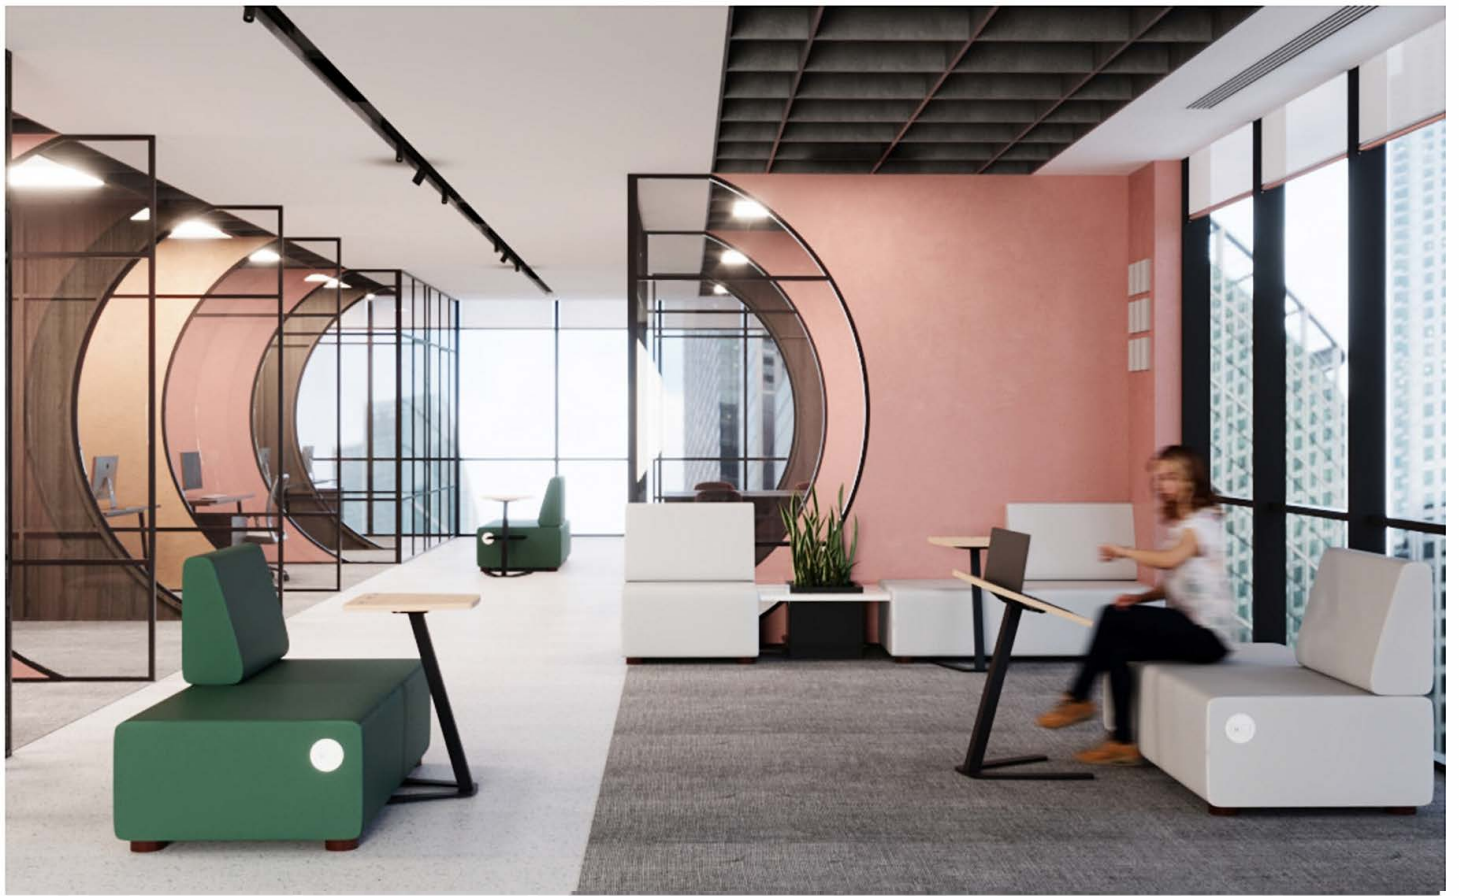

Occasional's **Newport** tablet table features a laminate tabletop that offers tilting and rotation capabilities, ensuring utmost comfort. Choose from a variety of laminate top colors, paired with a black or white base to bring a contemporary touch to any seating or lounge area.