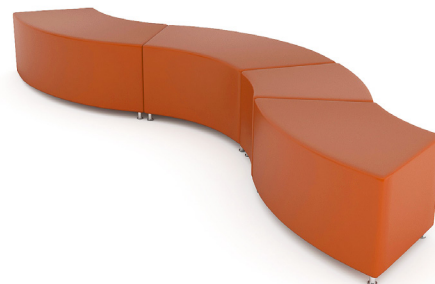

	MODEL NUMBER	PRODUCT	WIDTH	LENGTH	HEIGHT/ TOP OVERALL	PRICE	DESCRIPTION
	NM-SS-100-CH	30° Curve Solice Seating Challenger Vinyl	28"	24"	18"	\$ 1,878	The Solice seating series is available in a selection of 40 Challenger vinyls.
	NM-SS-200-CH	60° Curve Solice Seating Challenger Vinyl	54"	24"	18"	\$ 3,104	
	NM-SS-201-CH	Challenger Vinyl	43"	24"	18"	\$ 2,286	
	NM-SS-300-CH	Pentagon Solice Seating Challenger Vinyl	30"	29"	18"	\$ 2,119	
	NM-SS-301-CH	Challenger Vinyl	40"	38"	18"	\$ 2,560	

NM-SS-201 60° Curve Solice seating matches up with NM-100 & NM-101 Sola mobile shelving.

NM-SS-300 Pentagon and NM-SS-700 Rectangle Solice seating.

NM-SS-100, NM-SS-200 & NM-SS-201 30° & 60° Curve Solice seating.

NM-SS-200 60° Curve Solice seating.

	MODEL NUMBER	PRODUCT	WIDTH	LENGTH	HEIGHT/ TOP OVERALL	PRICE	DESCRIPTION
		Round Solice Seating					The Solice seating series is available in a selection of 40 Challenger vinyls.
	NM-SS-400-CH	Challenger Vinyl	24"	24"	18"	\$ 1,516	
	NM-SS-401-CH	Challenger Vinyl	36"	36"	18"	\$ 2,645	
	NM-SS-402-CH	Challenger Vinyl	48"	48"	18"	\$ 3,225	
		Half Round Solice Seating					
	NM-SS-500-CH	Challenger Vinyl	36"	18"	18"	\$ 2,400	
	NM-SS-501-CH	Challenger Vinyl	48"	24"	18"	\$ 2,645	

NM-SS-500 & NM-SS-601 Half Round & Square Solice seating.

	MODEL NUMBER	PRODUCT	WIDTH	LENGTH	HEIGHT/ TOP OVERALL	PRICE	DESCRIPTION
		Square Solice Seating					The Solice seating series is available in a selection of 40 Challenger vinyls.
	NM-SS-600-CH	Challenger Vinyl	24"	24"	18"	\$ 1,636	
	NM-SS-601-CH	Challenger Vinyl	36"	36"	18"	\$ 1,920	
		Rectangle Solice Seating					
	NM-SS-700-CH	Challenger Vinyl	18"	36"	18"	\$ 1,672	
	NM-SS-701-CH	Challenger Vinyl	24"	36"	18"	\$ 1,757	
	NM-SS-702-CH	Challenger Vinyl	24"	48"	18"	\$ 1,926	