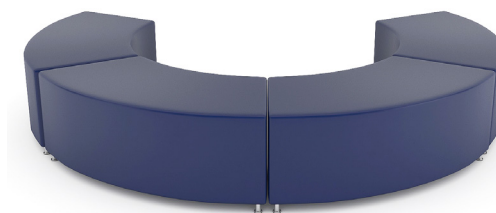

	MODEL NUMBER	PRODUCT	WIDTH	LENGTH	HEIGHT/ TOP OVERALL	PRICE	DESCRIPTION
	NM-SS-100-CH	30° Curve Solice Seating Challenger Vinyl	28"	24"	18"	\$ 1,878	The Solice seating series is available in a selection of 40 Challenger vinyls.
	NM-SS-200-CH	60° Curve Solice Seating Challenger Vinyl	54"	24"	18"	\$ 3,104	
	NM-SS-201-CH	Challenger Vinyl	43"	24"	18"	\$ 2,286	
	NM-SS-300-CH	Pentagon Solice Seating Challenger Vinyl	30"	29"	18"	\$ 2,119	
	NM-SS-301-CH	Challenger Vinyl	40"	38"	18"	\$ 2,560	

NM-SS-201 60° Curve Solice seating matches up with NM-100 & NM-101 Sola mobile shelving.

NM-SS-300 Pentagon and NM-SS-700 Rectangle Solice seating.

NM-SS-100, NM-SS-200 & NM-SS-201 30° & 60° Curve Solice seating.

NM-SS-200 60° Curve Solice seating.

	MODEL NUMBER	PRODUCT	WIDTH	LENGTH	HEIGHT/ TOP OVERALL	PRICE	DESCRIPTION
		Round Solice Seating					The Solice seating series is available in a selection of 40 Challenger vinyls.
	NM-SS-400-CH	Challenger Vinyl	24"	24"	18"	\$ 1,516	
	NM-SS-401-CH	Challenger Vinyl	36"	36"	18"	\$ 2,645	
	NM-SS-402-CH	Challenger Vinyl	48"	48"	18"	\$ 3,225	
		Half Round Solice Seating					
	NM-SS-500-CH	Challenger Vinyl	36"	18"	18"	\$ 2,400	
	NM-SS-501-CH	Challenger Vinyl	48"	24"	18"	\$ 2,645	

NM-SS-500 & NM-SS-601 Half Round & Square Solice seating.

	MODEL NUMBER	PRODUCT	WIDTH	LENGTH	HEIGHT/ TOP OVERALL	PRICE	DESCRIPTION
		Square Solice Seating					The Solice seating series is available in a selection of 40 Challenger vinyls.
	NM-SS-600-CH	Challenger Vinyl	24"	24"	18"	\$ 1,636	
	NM-SS-601-CH	Challenger Vinyl	36"	36"	18"	\$ 1,920	
		Rectangle Solice Seating					
	NM-SS-700-CH	Challenger Vinyl	18"	36"	18"	\$ 1,672	
	NM-SS-701-CH	Challenger Vinyl	24"	36"	18"	\$ 1,757	
	NM-SS-702-CH	Challenger Vinyl	24"	48"	18"	\$ 1,926	