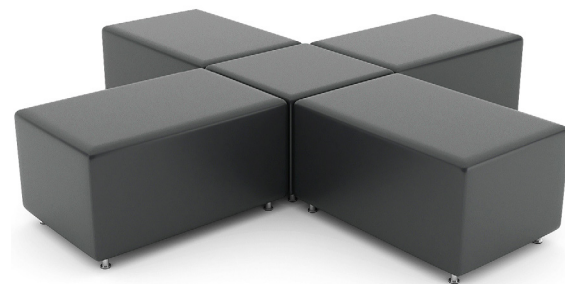

MODEL NUMBER	PRODUCT	WIDTH	LENGTH	HEIGHT/ TOP OVERALL	PRICE	DESCRIPTION
		Square Solice Seating					The Solice seating series is available in a selection of 40 Challenger vinyls.
	NM-SS-600-CH	Challenger Vinyl	24"	24"	18"	$ 1,636	
	NM-SS-601-CH	Challenger Vinyl	36"	36"	18"	$ 1,920	
		Rectangle Solice Seating					
	NM-SS-700-CH	Challenger Vinyl	18"	36"	18"	$ 1,672	
	NM-SS-701-CH	Challenger Vinyl	24"	36"	18"	$ 1,757	
	NM-SS-702-CH	Challenger Vinyl	24"	48"	18"	$ 1,926	

NM-SS-600 & NM-SS-701 Square and Rectangle Solice seating.