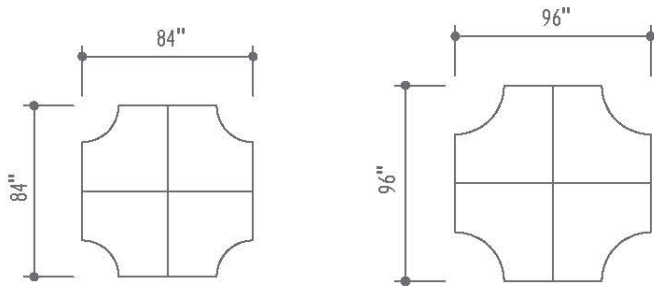

Each table is constructed of a 1" thick top with a plastic laminate top surface.

There are three edge profiles available:

Model "AC" Acrylic Edge Model "BN" 3/4" Bullnose Edge Model "SQ" 1/4" Square Edge

There are three different leg styles available:

Model "ST" Straight 1 1/2" Diameter Leg Model "WF" Wave Fixed Leg Model "WC" Wave Caster Leg

Corner and Round Table Configurations:
See appropriate table model matches, as shown below.

CONFIGURATION A: CORNER WORKSTATIONS

- 4 - 42" Width Corner Workstations = 84" x 84"
- 4 - 48" Width Corner Workstations = 96" x 96"

CONFIGURATION B: CORNER & ROUND COMBO WORKSTATIONS

- 2 - 42" Width Corner Workstations (+) 1 - 24" or 36" Diameter Round Table = 54" x 84" or 60" x 84"
- 2 - 48" Width Corner Workstations (+) 1 - 48" or 36" Diameter Round Table = 72" x 96" or 66" x 96"