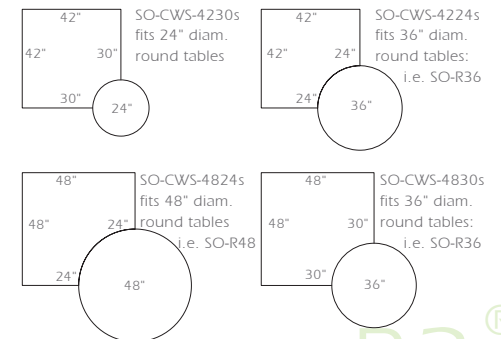

Each table is constructed of a 1" thick top with a plastic laminate top surface.

There are three edge profiles available:

Model "AC" Acrylic Edge Model "BN" 3/4" Bullnose Edge Model "SQ" 1/4" Square Edge

There are three different leg styles available:

Model "ST" Straight 1 1/2" Diameter Leg Model "WF" Wave Fixed Leg Model "WC" Wave Caster Leg

Corner and Round Table Configurations:
See appropriate table model matches, as shown below.

CONFIGURATION A: CORNER WORKSTATIONS

- 4 - 42" Width Corner Workstations = 84" x 84"
- 4 - 48" Width Corner Workstations = 96" x 96"

CONFIGURATION B: CORNER & ROUND COMBO WORKSTATIONS

- 2 - 42" Width Corner Workstations (+) 1 - 24" or 36" Diameter Round Table = 54" x 84" or 60" x 84"
- 2 - 48" Width Corner Workstations (+) 1 - 48" or 36" Diameter Round Table = 72" x 96" or 66" x 96"