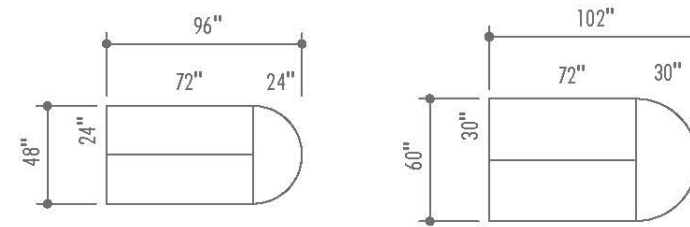

There are three different leg styles available:

Model "ST" Straight 1 1/2" Diameter Leg Model "WF" Wave Fixed Leg Model "WC" Wave Caster Leg

Corner and Round Table Configurations:
See appropriate table model matches, as shown below.

CONFIGURATION A: CORNER WORKSTATIONS

- 4 - 42" Width Corner Workstations = 84" x 84"
- 4 - 48" Width Corner Workstations = 96" x 96"

CONFIGURATION B: CORNER & ROUND COMBO WORKSTATIONS

- 2 - 42" Width Corner Workstations (+) 1 - 24" or 36" Diameter Round Table = 54" x 84" or 60" x 84"
- 2 - 48" Width Corner Workstations (+) 1 - 48" or 36" Diameter Round Table = 72" x 96" or 66" x 96"

CONFIGURATION C: RECTANGLE & HALF ROUND COMBO WORKSTATIONS

- 2 - 24" x 72" Rectangle Tables (+) 1 - 24" x 48" Half Round Table = 48" x 96"
- 2 - 30" x 72" Rectangle Tables (+) 1 - 30" x 60" Half Round Table = 60" x 102"