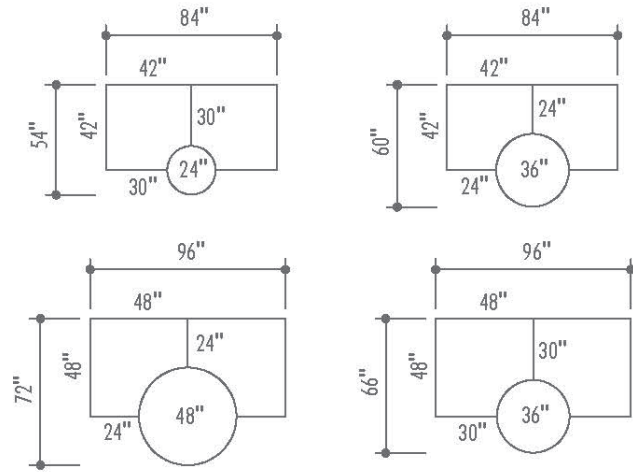

Each table is constructed of a 1" thick top with a plastic laminate top surface.

There are three edge profiles available:

Model "AC" Acrylic Edge Model "BN" 3/4" Bullnose Edge Model "SQ" 1/4" Square Edge

There are three different leg styles available:

Model "ST" Straight 1 1/2" Diameter Leg Model "WF" Wave Fixed Leg Model "WC" Wave Caster Leg

Corner and Round Table Configurations:
See appropriate table model matches, as shown below.

CONFIGURATION A: CORNER WORKSTATIONS

- 4 - 42" Width Corner Workstations = 84" x 84"
- 4 - 48" Width Corner Workstations = 96" x 96"

CONFIGURATION B: CORNER & ROUND COMBO WORKSTATIONS

- 2 - 42" Width Corner Workstations (+) 1 - 24" or 36" Diameter Round Table = 54" x 84" or 60" x 84"
- 2 - 48" Width Corner Workstations (+) 1 - 48" or 36" Diameter Round Table = 72" x 96" or 66" x 96"

CONFIGURATION D: TRAPEZOIDAL WORKSTATIONS

- 5 - 48" Width Trapezoidal Tables = 83" x 96"
- 5 - 54" Width Trapezoidal Tables = 93.5" x 108"
- 5 - 60" Width Trapezoidal Tables = 104" x 120"