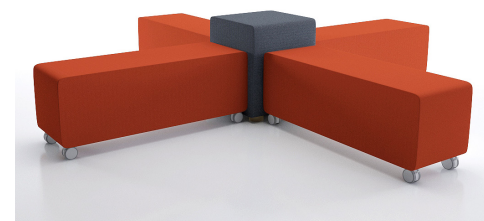

For the complete line of Spirit Millennium Vinyls available, refer to page 6 in this specification guide.