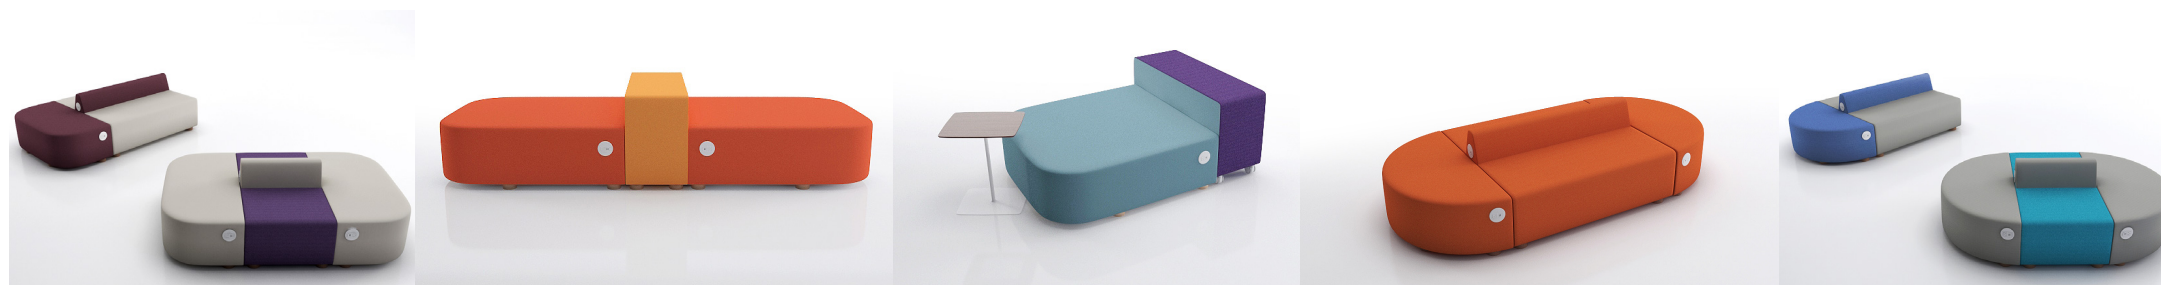

For the complete line of Messenger Fabrics available, refer to page 6 in this specification guide.

For the complete line of Spirit Millennium Vinyls available, refer to page 6 in this specification guide.

SEATING