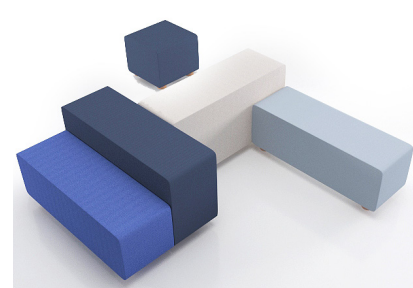

For the complete line of Spirit Millennium Vinyls available, refer to page 6 in this specification guide.