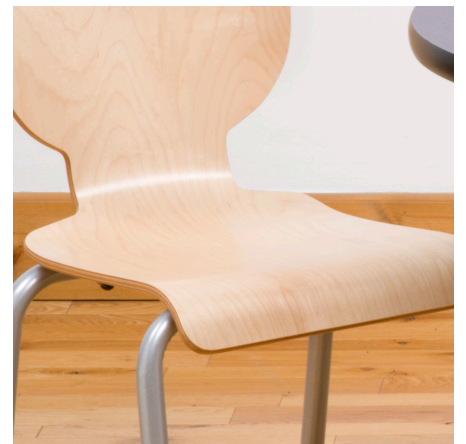

Perfect for Children

A perfect combination of wood and metal, with a touch of whimsy. The Balloon chair features a plywood Maple shell with steel legs, powder coated in the metal paint colour of your choice. Capped with a round rubber feet to protect your floor. Balloon is an ideal children's chair for any learning environment.